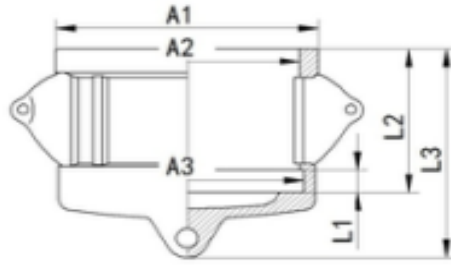

Camlock Type DC

Dust Cap

Material: **SS316**

Gasket : **NBR, VITON**

Thread: **NPT, BSP**

Application: **Water, Oil, Chemical etc**

Standard: **A-A59326 (MIL-C-27487)**

Certificate: **CE, ISO**

Dimension									
Size(mm)	1/2"	3/4"	1"	1-1/4"	1-1/2"	2"	2-1/2"	3"	4"
L1	4.5	6.35	6.5	7.14	7.14	7.14	7.14	7.14	7.14
L2	25.5	27	33	38	41	45	49	49	48
L3	37	43	49	55	57	66	69	71	73
A1	33.5	40.5	46.5	55	63.5	73.5	88	104.5	134.5
A2	24.5	32.7	37.8	46	54	64	76.8	92.2	120.5
A3	26	36.12	38.5	50.8	57.2	66	78	96	124
WP (PSI)	150	250	250	250	250	250	225	200	100

Camlock Type DP

Dust Plug

Material: **SS316**

Gasket : **NBR, VITON**

Thread: **NPT, BSP**

Application: **Water, Oil, Chemical etc**

Standard: **A-A59326 (MIL-C-27487)**

Certificate: **CE, ISO**

Dimension									
Size(mm)	1/2"	3/4"	1"	1-1/4"	1-1/2"	2"	2-1/2"	3"	4"
L1	33	37	41	51	51	61	65	59	58
L2	25	25	29	37	37	45	46	44	44
A1	15	23.5	27	34	39	38	64	75	103
A2	23.84	32.1	36.8	45.1	53.3	63	75.8	91.5	119.5
WP (PSI)	150	250	250	250	250	250	225	200	100