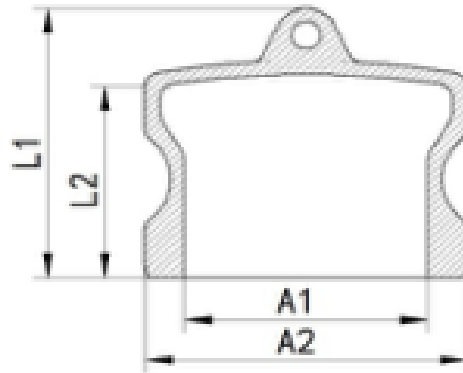

Dimension									
Size(mm)	1/2"	3/4"	1"	1-1/4"	1-1/2"	2"	2-1/2"	3"	4"
L1	4.5	6.35	6.5	7.14	7.14	7.14	7.14	7.14	7.14
L2	25.5	27	33	38	41	45	49	49	48
L3	37	43	49	55	57	66	69	71	73
A1	33.5	40.5	46.5	55	63.5	73.5	88	104.5	134.5
A2	24.5	32.7	37.8	46	54	64	76.8	92.2	120.5
A3	26	36.12	38.5	50.8	57.2	66	78	96	124
WP (PSI)	150	250	250	250	250	250	225	200	100

Camlock Type DP

Dust Plug

Material: **SS316**

Gasket : **NBR, VITON**

Thread: **NPT, BSP**

Application: **Water, Oil, Chemical etc**

Standard: **A-A59326 (MIL-C-27487)**

Certificate: **CE, ISO**

Dimension									
Size(mm)	1/2"	3/4"	1"	1-1/4"	1-1/2"	2"	2-1/2"	3"	4"
L1	33	37	41	51	51	61	65	59	58
L2	25	25	29	37	37	45	46	44	44
A1	15	23.5	27	34	39	38	64	75	103
A2	23.84	32.1	36.8	45.1	53.3	63	75.8	91.5	119.5
WP (PSI)	150	250	250	250	250	250	225	200	100